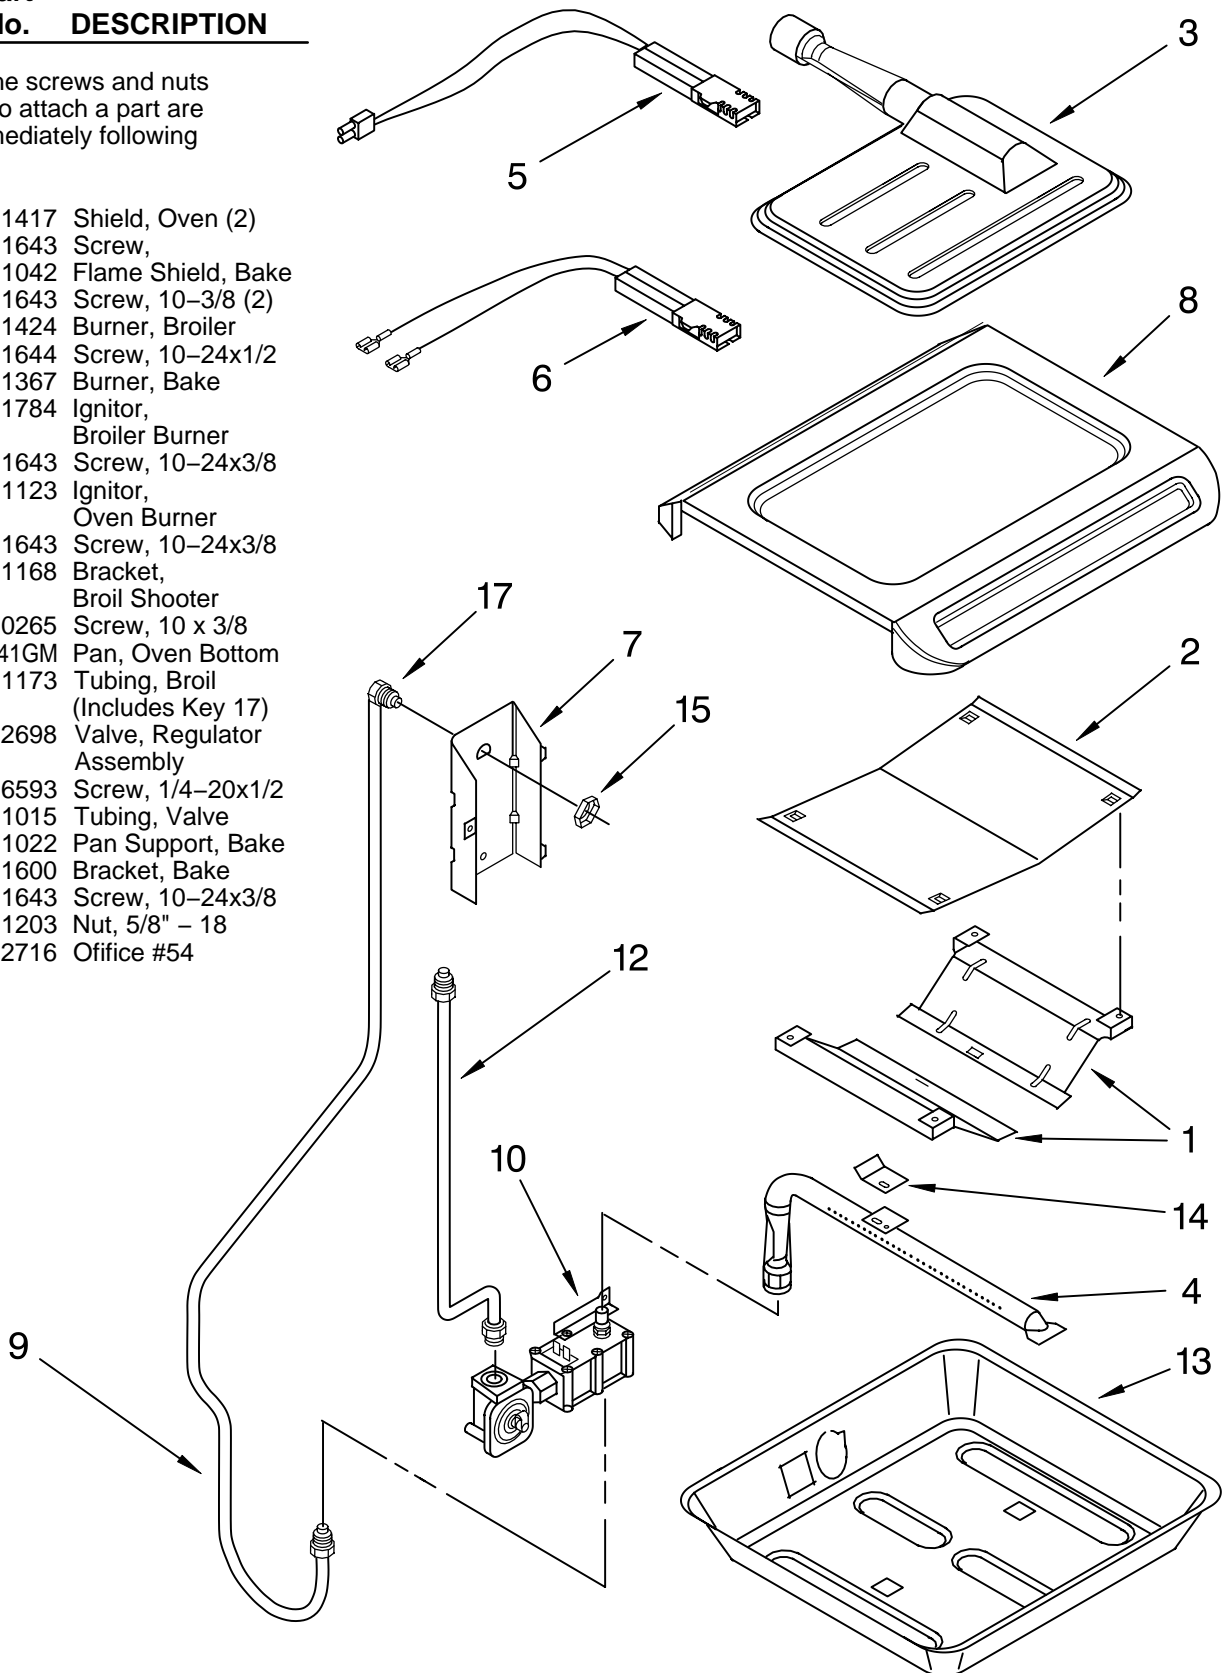

FOR ORDERING INFORMATION REFER TO PARTS PRICE LIST

COOKTOP BURNER PARTS

For Model: KGST300BWH2, KGST300BAL2,
(White) (Almond)

Illus. No.	Part No.	DESCRIPTION
1		Burner, Sealed Gas
	3185821	Small (2)
	3185822	Large (2)
2	9781034	Tubing, Burner(RF)
3	9781035	Tubing, Burner(RR)
4	9781036	Tubing, Burner(LF)
5	9781037	Tubing, Burner(LR)
6	9751284	Tubing, Manifold
		Valve, Burner
7	9751333	Small (2)
	3185829	Bolt, Valve (2)
		Valve, Burner
8	9751334	Large (2)
	3185829	Bolt, Valve (2)
		Valve, Burner
9	9751325	Switch, Ignitor(4)
10	9751285	Tubing, Manifold
11	9751287	Manifold (2)
12	9751283	Tee, Flare
13	3185804	Electrode
	3185805	Speed nut
16	3185947	Orifice, Small #56
	3185948	Orifice, Large #52
18	9751854	Tubing, Flex
19	9781457	Bracket, Manifold (2)

- | | | |
|----|-----------|---------------------------------|
| 1 | 9751417 | Shield, Oven (2) |
| | 9751643 | Screw, |
| 2 | 9781042 | Flame Shield, Bake |
| | 9751643 | Screw, 10-3/8 (2) |
| 3 | 9751424 | Burner, Broiler |
| | 9751644 | Screw, 10-24x1/2 |
| 4 | 9751367 | Burner, Bake |
| 5 | 9751784 | Ignitor, Broiler Burner |
| | 9751643 | Screw, 10-24x3/8 |
| 6 | 9751123 | Ignitor, Oven Burner |
| | 9751643 | Screw, 10-24x3/8 |
| 7 | 9751168 | Bracket, Broil Shooter |
| | 9780265 | Screw, 10 x 3/8 |
| 8 | 9781041GM | Pan, Oven Bottom |
| 9 | 9751173 | Tubing, Broil (Includes Key 17) |
| 10 | 9752698 | Valve, Regulator Assembly |
| | 776593 | Screw, 1/4-20x1/2 |
| 12 | 9781015 | Tubing, Valve |
| 13 | 9781022 | Pan Support, Bake |
| 14 | 9751600 | Bracket, Bake |
| | 9751643 | Screw, 10-24x3/8 |
| 15 | 9751203 | Nut, 5/8" - 18 |
| 17 | 9752716 | Office #54 |