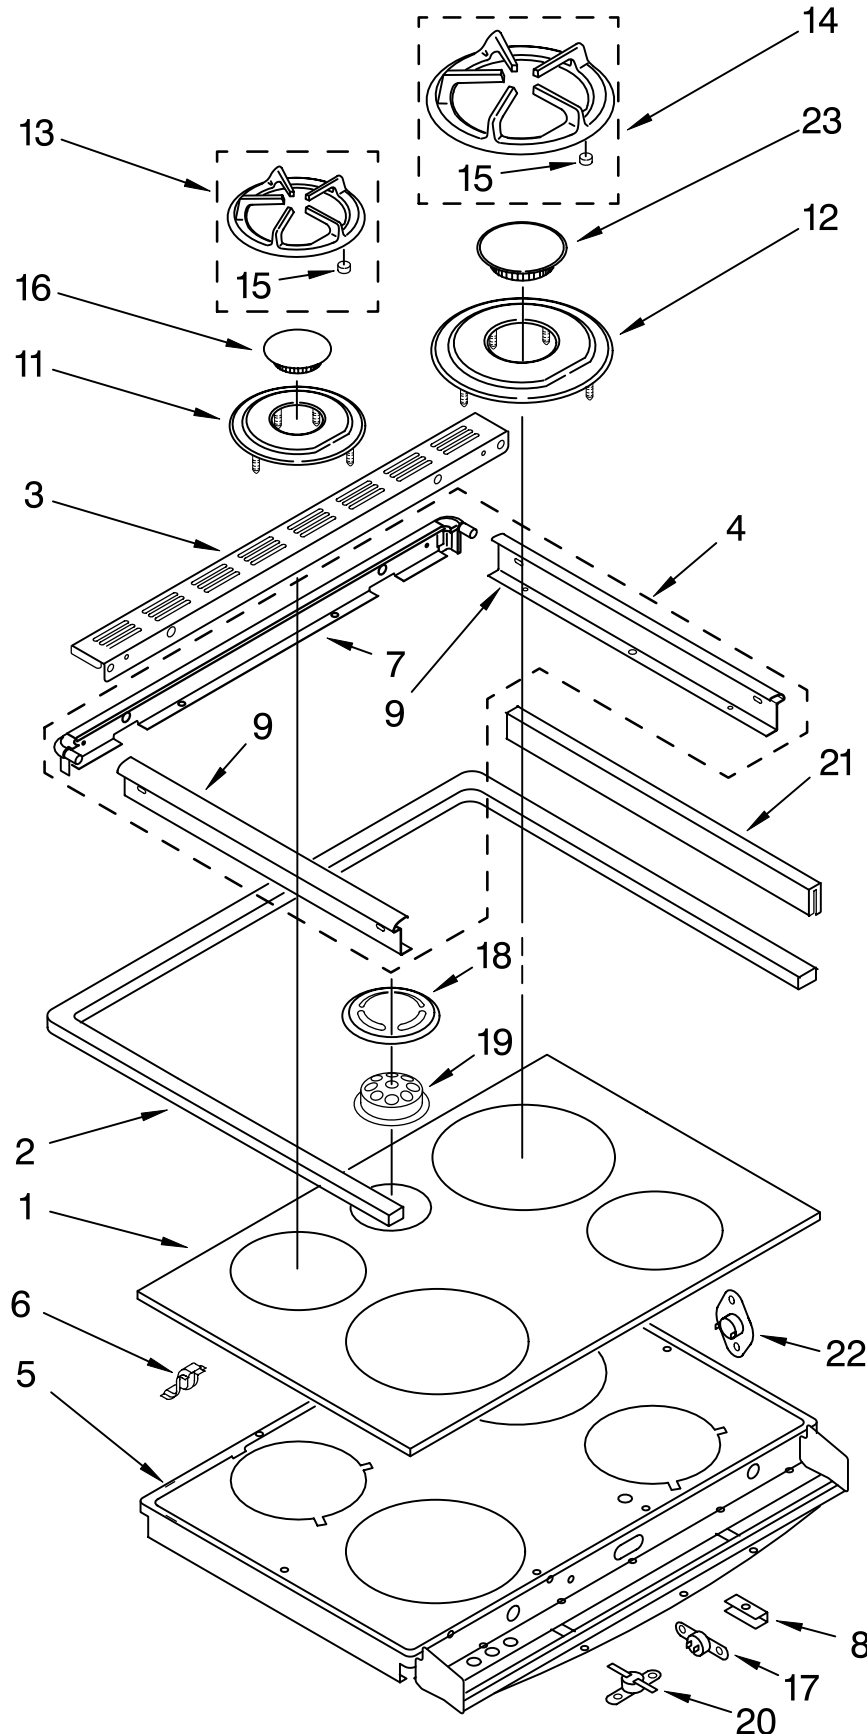

COOKTOP PARTS
 For Model: KGST300BWH2, KGST300BAL2,
 (White) (Almond)

30" Slide-In
 DESIGNER STYLE
 Gas Range

Illus. No.	Part No.	DESCRIPTION
------------	----------	-------------

NOTE: The screws and nuts required to attach a part are listed immediately following that part.

1	9751034	Cooktop, Ceran White
	9751340	Almond
2	9780939	Gasket, Cooktop
3		Vent, Rear
	9752090PW	White
	9752090PB	Black
	9752090PT	Almond
4		Frame, Cooktop
	4421430	White
	4421431	Almond
	9752003	Washer (2)
5	9751274	Support, Element
6	9751629	Bracket, Pivot
	9780265	Screw, (2) 10 x 3/8
7		Trim, Rear (Includes End Caps)
	9752045PW	White
	9752045PT	Almond
8	9750821	Support Clips (4)
	4211831	Screw, (4) 10 x 3/4
9		Trim, Side
	9751440PW	White
	9751440PT	Almond
11		Bezel, Small LR-RF
	3185817	White Mdl.
	3185816	Almond Mdl.
	4166262	Nut, Zinc #8-32
12		Bezel, Large RR-LF
	3185820	White Mdl.
	3185819	Almond Mdl.
	4166262	Nut, Zinc #8-32
13		Grates, Small
	3189860	White Mdl.
	3189827	Almond Mdl.
14		Grates, Large
	3189861	White Mdl.
	3189826	Almond Mdl.
15	3186678	Pad, Grate (5)
16		Cap, Small (2)
	3189856	White Mdl.
	3189820	Almond Mdl.
17	341196	Thermo-Disc
	9780265	Screw, (2)
18		Cap, Vent
	4421505	White Mdl.
	4421506	Almond Mdl.
19	9751366	Cap, Vent
20	9751984	Bimetal
21	9752034	Gasket, Seal (2)
22	9752006	Bimetal
23		Cap, Large (2)
	3189857	White Mdl.
	3189821	Almond Mdl.

1	9751887	Console, Glass White Mdl.
	9751891	Almond Mdl.
2	3190379	Timer, Electronic
	9780271	Screw, (2)
4		End Cap Right Hand
	4421439	White
	4421440	Almond Left Hand
	4421436	White
	4421437	Almond
	9780265	Screw, (2) 10 x 3/8
8		Knobs, Control
	9751199FW	White Mdl.
	9751199FT	Almond Mdl.
23		Washer, Console (4)
	9751450	White Mdl.
	9751451	Almond Mdl.
	9751871	Screw