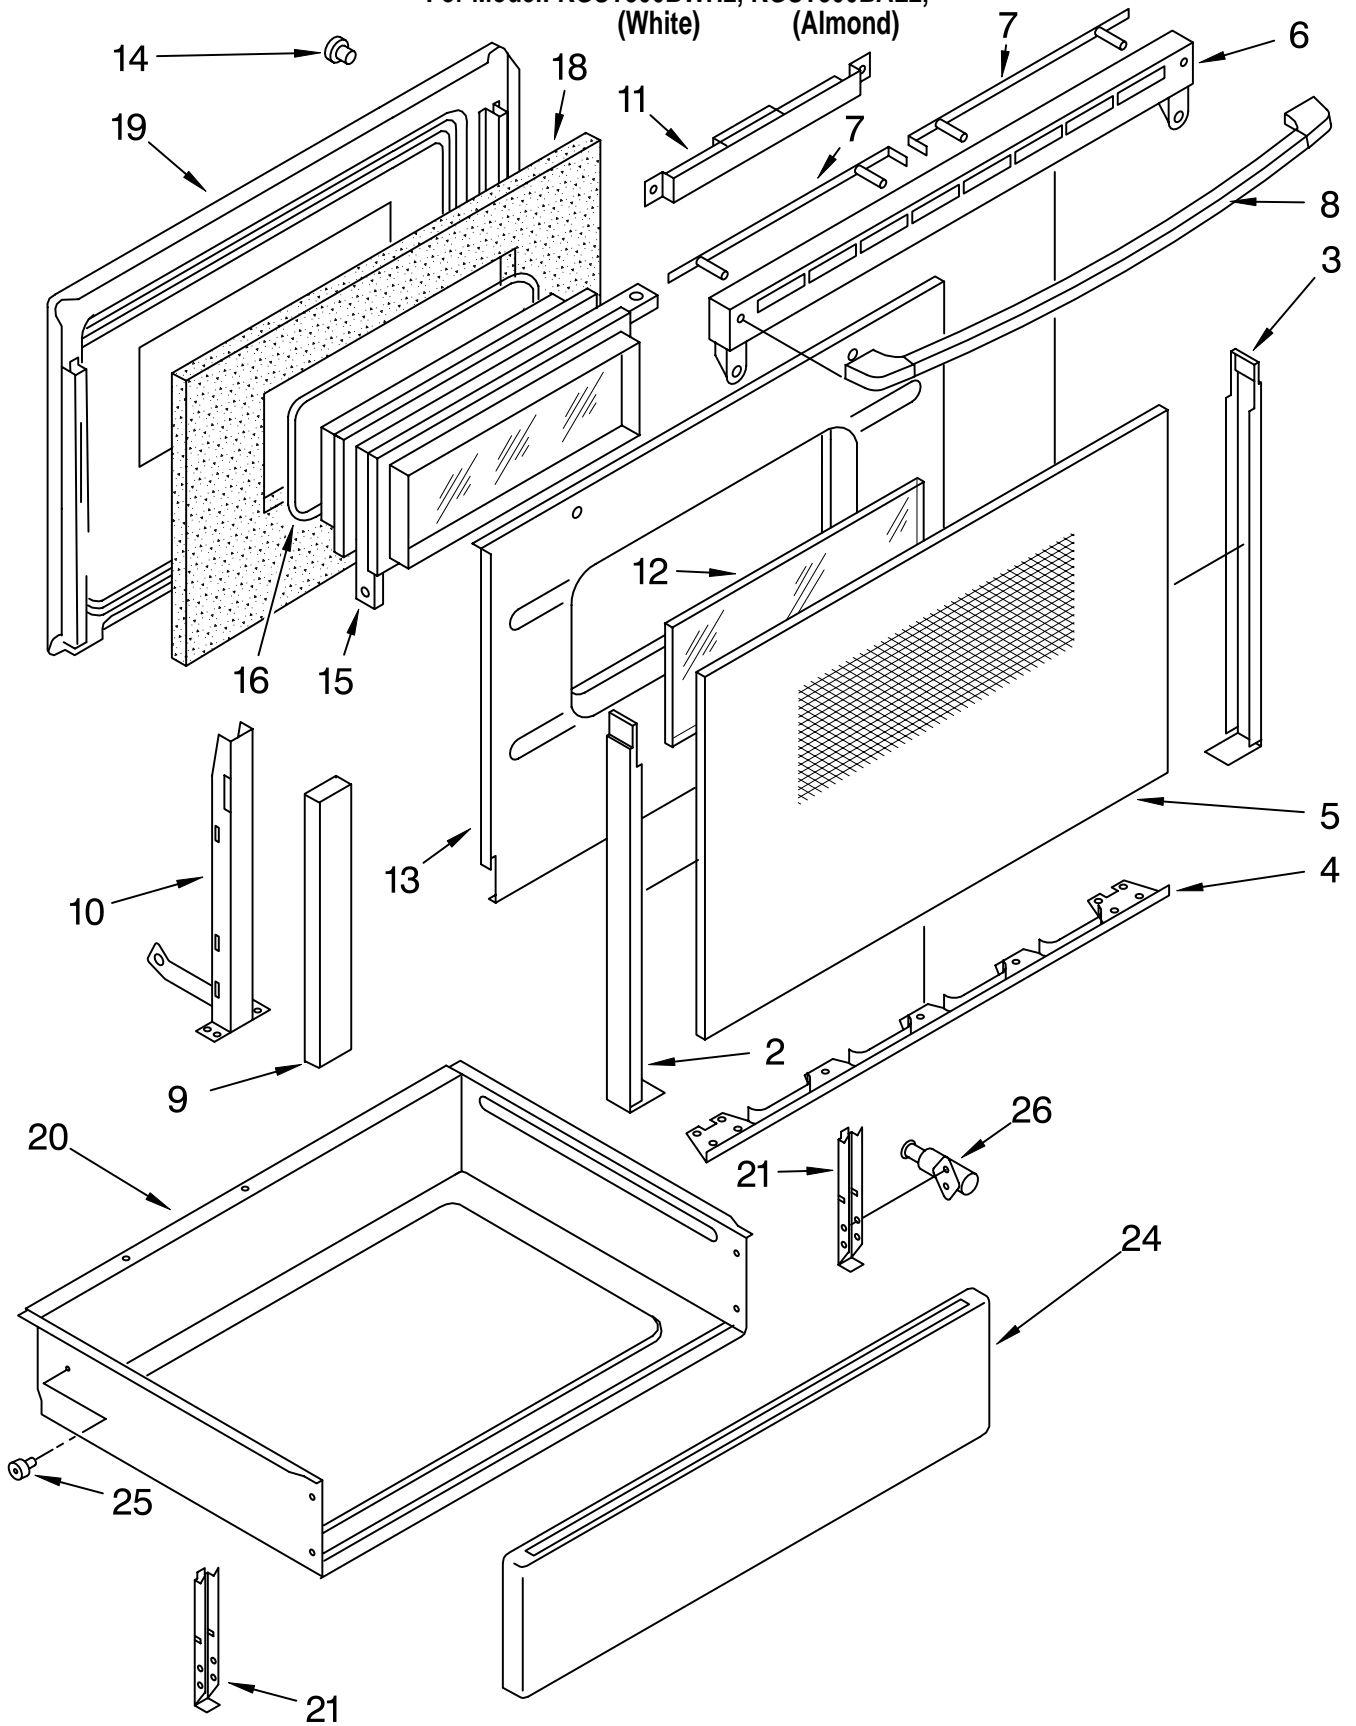

DOOR AND DRAWER PARTS

For Model: KGST300BWH2, KGST300BAL2,
(White) (Almond)

FOR ORDERING INFORMATION REFER TO PARTS PRICE LIST