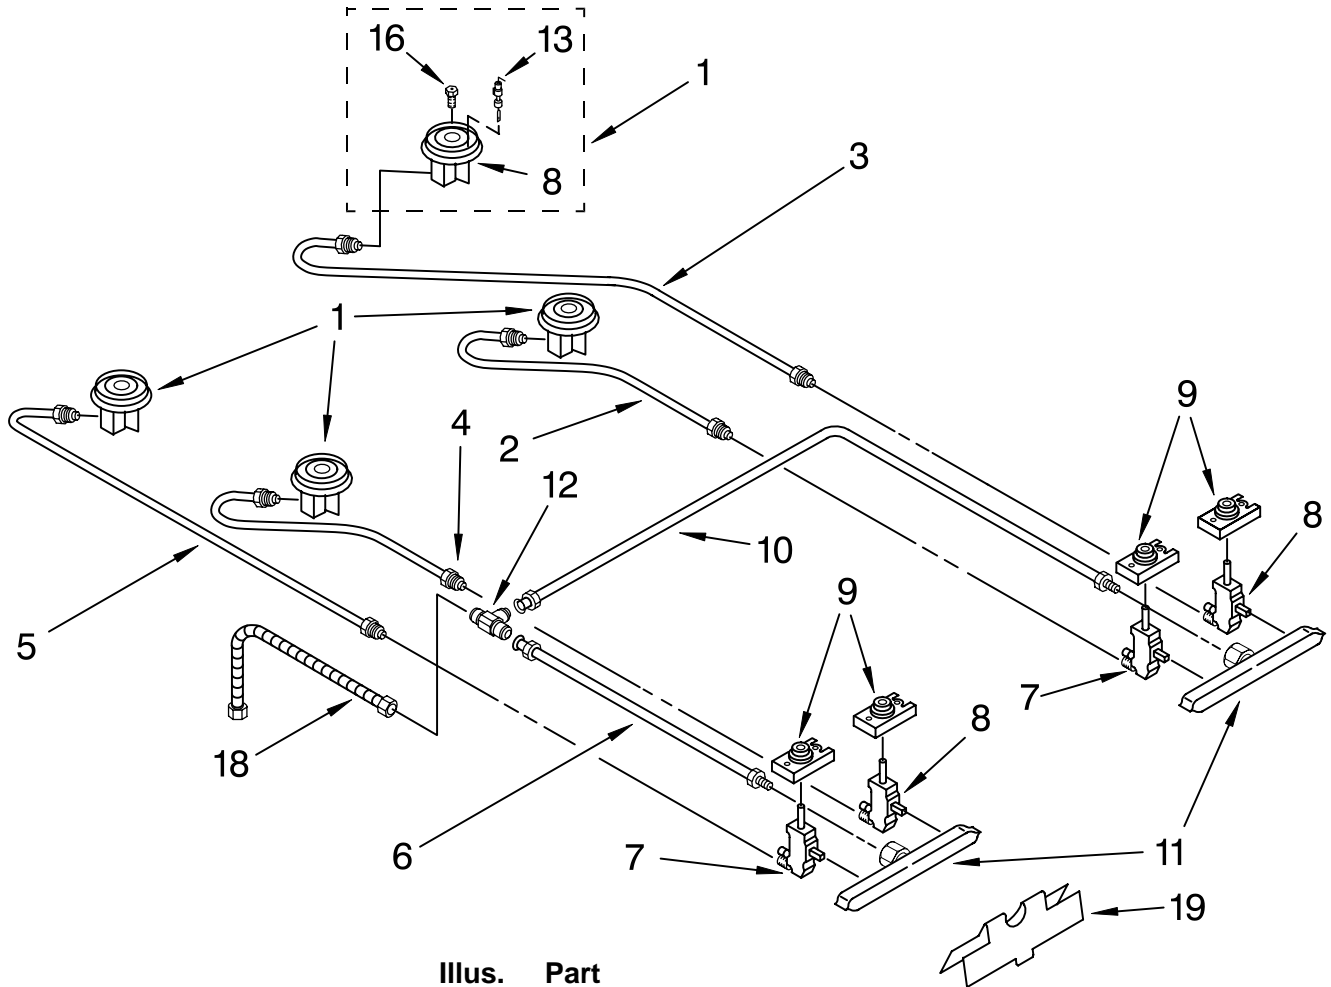

FOR ORDERING INFORMATION REFER TO PARTS PRICE LIST

CONTROL PANEL PARTS

For Model: KGST300BWH2, KGST300BAL2,
(White) (Almond)

Illus. No.	Part No.	DESCRIPTION
------------	----------	-------------

NOTE: The screws and nuts required to attach a part are listed immediately following that part.

1	9751887	Console, Glass White Mdl.
	9751891	Almond Mdl.
2	3190379	Timer, Electronic
	9780271	Screw, (2)
4		End Cap Right Hand
	4421439	White
	4421440	Almond Left Hand
	4421436	White
	4421437	Almond
	9780265	Screw, (2) 10 x 3/8
8		Knobs, Control
	9751199FW	White Mdl.
	9751199FT	Almond Mdl.
23		Washer, Console (4)
	9751450	White Mdl.
	9751451	Almond Mdl.
	9751871	Screw

FOR ORDERING INFORMATION REFER TO PARTS PRICE LIST

COOKTOP BURNER PARTS

For Model: KGST300BWH2, KGST300BAL2,
(White) (Almond)

Illus. No.	Part No.	DESCRIPTION
1		Burner, Sealed Gas
	3185821	Small (2)
	3185822	Large (2)
2	9781034	Tubing, Burner(RF)
3	9781035	Tubing, Burner(RR)
4	9781036	Tubing, Burner(LF)
5	9781037	Tubing, Burner(LR)
6	9751284	Tubing, Manifold
		Valve, Burner
7	9751333	Small (2)
	3185829	Bolt, Valve (2)
		Valve, Burner
8	9751334	Large (2)
	3185829	Bolt, Valve (2)
		Valve, Burner
9	9751325	Switch, Ignitor(4)
10	9751285	Tubing, Manifold
11	9751287	Manifold (2)
12	9751283	Tee, Flare
13	3185804	Electrode
	3185805	Speed nut
16	3185947	Orifice, Small #56
	3185948	Orifice, Large #52
18	9751854	Tubing, Flex
19	9781457	Bracket, Manifold (2)