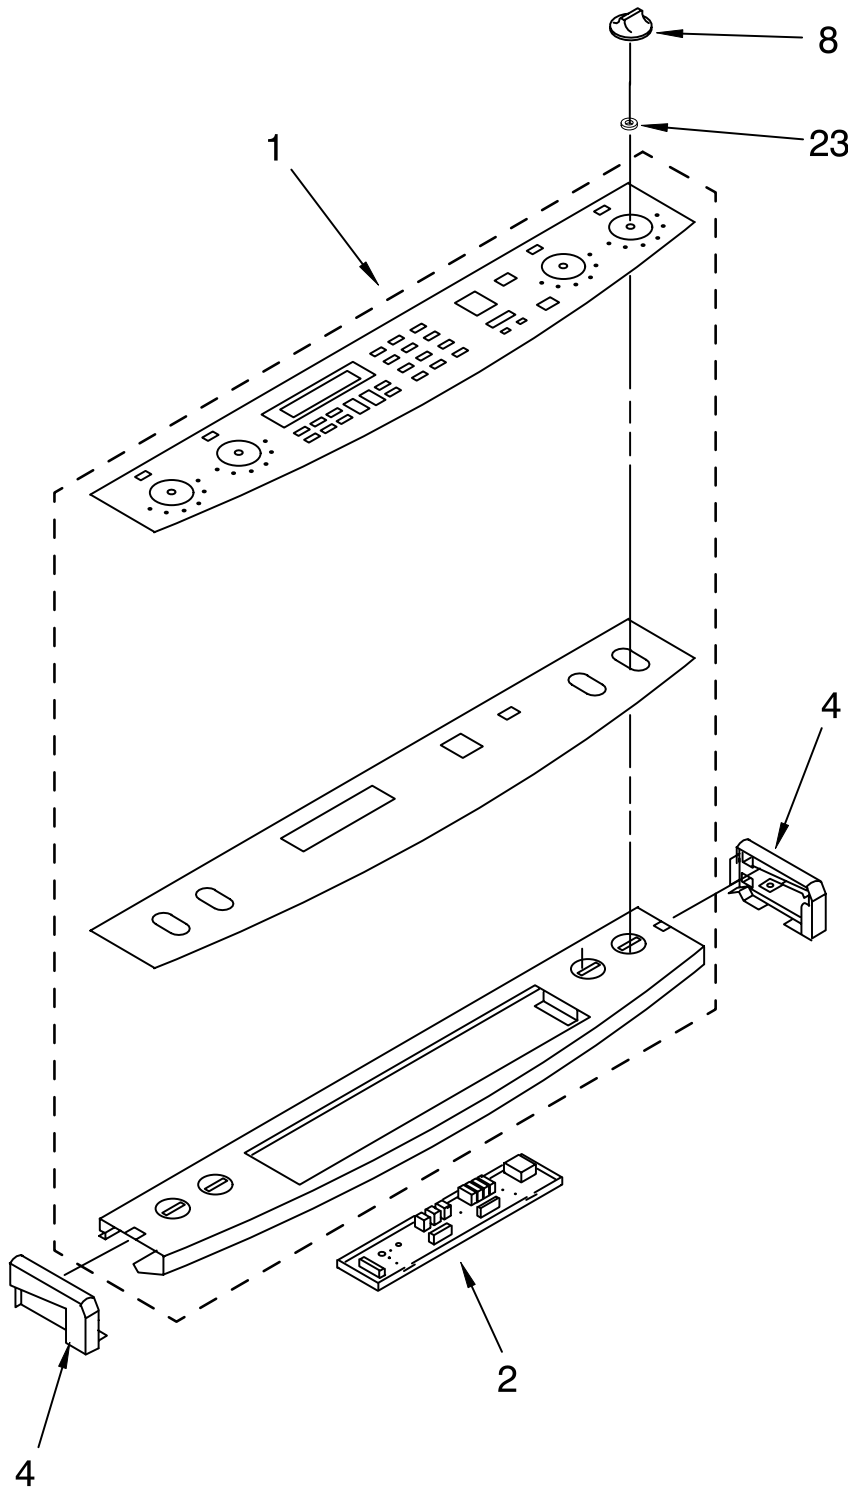

CONTROL PANEL PARTS

For Model: KGST300BWH2, KGST300BAL2,
(White) (Almond)

Illus. No.	Part No.	DESCRIPTION

NOTE: The screws and nuts required to attach a part are listed immediately following that part.

1	9751887	Console, Glass White Mdl.
	9751891	Almond Mdl.
2	3190379	Timer, Electronic
	9780271	Screw, (2)
4		End Cap Right Hand
	4421439	White
	4421440	Almond Left Hand
	4421436	White
	4421437	Almond
	9780265	Screw, (2) 10 x 3/8
8		Knobs, Control
	9751199FW	White Mdl.
	9751199FT	Almond Mdl.
23		Washer, Console (4)
	9751450	White Mdl.
	9751451	Almond Mdl.
	9751871	Screw

FOR ORDERING INFORMATION REFER TO PARTS PRICE LIST