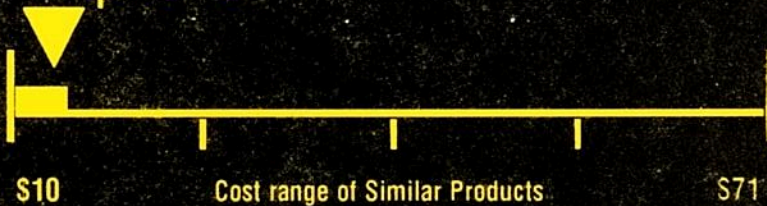

U.S. Government

Federal law prohibits removal of this label before consumer purchase.

ENERGYGUIDE

Clothes Washer
Capacity Class: Standard

Maytag by Whirlpool Corp.
Model MHW5630H*
Capacity (tub volume): 4.5 cubic feet

Compare **ONLY** to other labels with yellow numbers.
Labels with yellow numbers are based on the same test procedures.

Estimated Yearly Energy Cost (when used with an electric water heater)

\$14

128 kWh